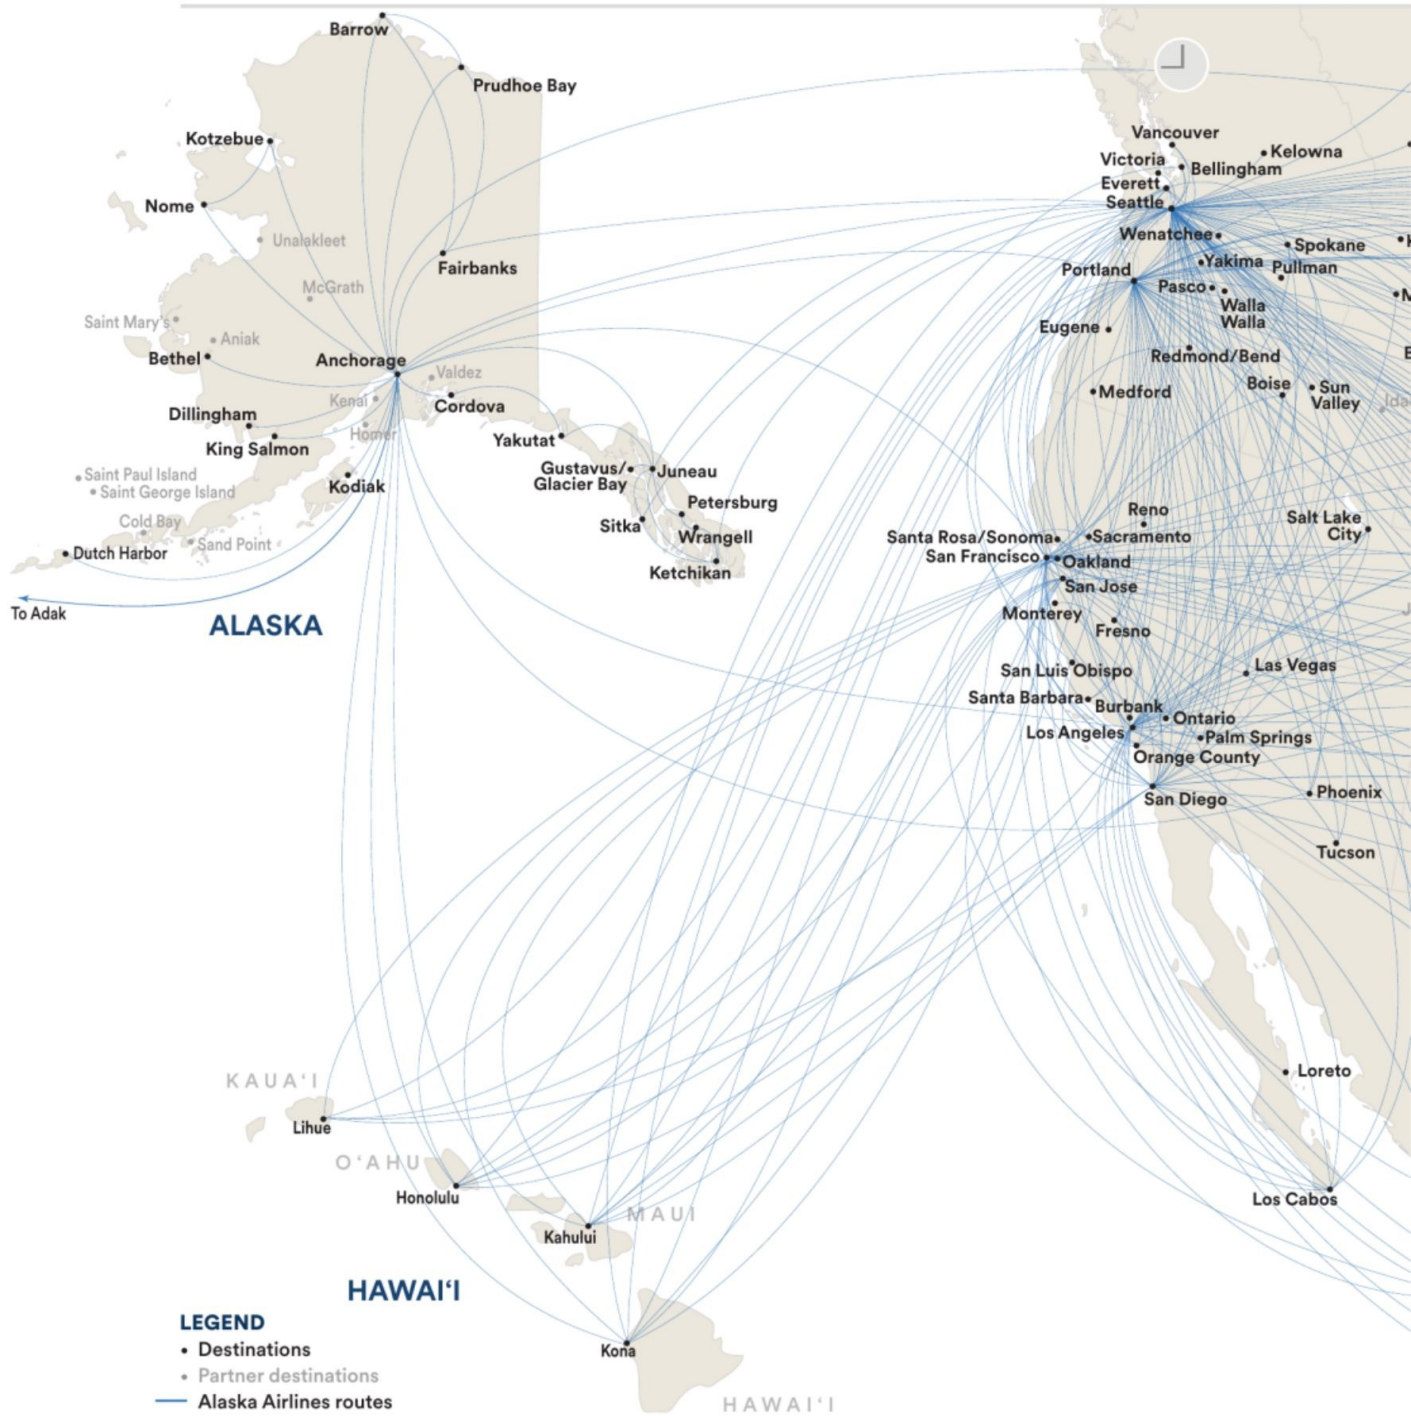

Where we fly

115+ destinations and counting.

UPCOMING NEW SERVICE

Route	Service Begins	Route	Service Begins
Los Angeles (LAX)—Redmond/Bend (RDM)	Jan. 7, 2020	San Francisco (SFO)—Redmond/Bend (RDM)	Mar. 19, 2020
Los Angeles (LAX)—Spokane (GEG)	Jan. 7, 2020	San Francisco (SFO)—Spokane (GEG)	Mar. 19, 2020
San Diego (SAN)—Redmond/Bend (RDM)	Jan. 7, 2020	San Jose (SJC)—Puerto Vallarta, MX (PVR)	Mar. 19, 2020
San Diego (SAN)—San Luis Obispo (SBP)	Jan. 7, 2020	San Francisco (SFO)—Anchorage (ANC)	Apr. 21, 2020
Los Angeles (LAX)—Boise (BOI)	Mar. 19, 2020	San Luis Obispo (SBP)—Portland (PDX)	June 18, 2020
Los Angeles (LAX)—Missoula (MSO)	Mar. 19, 2020		

Some Alaska Airlines service operated by Horizon Air or SkyWest Airlines.

Some routes shown operate seasonally.