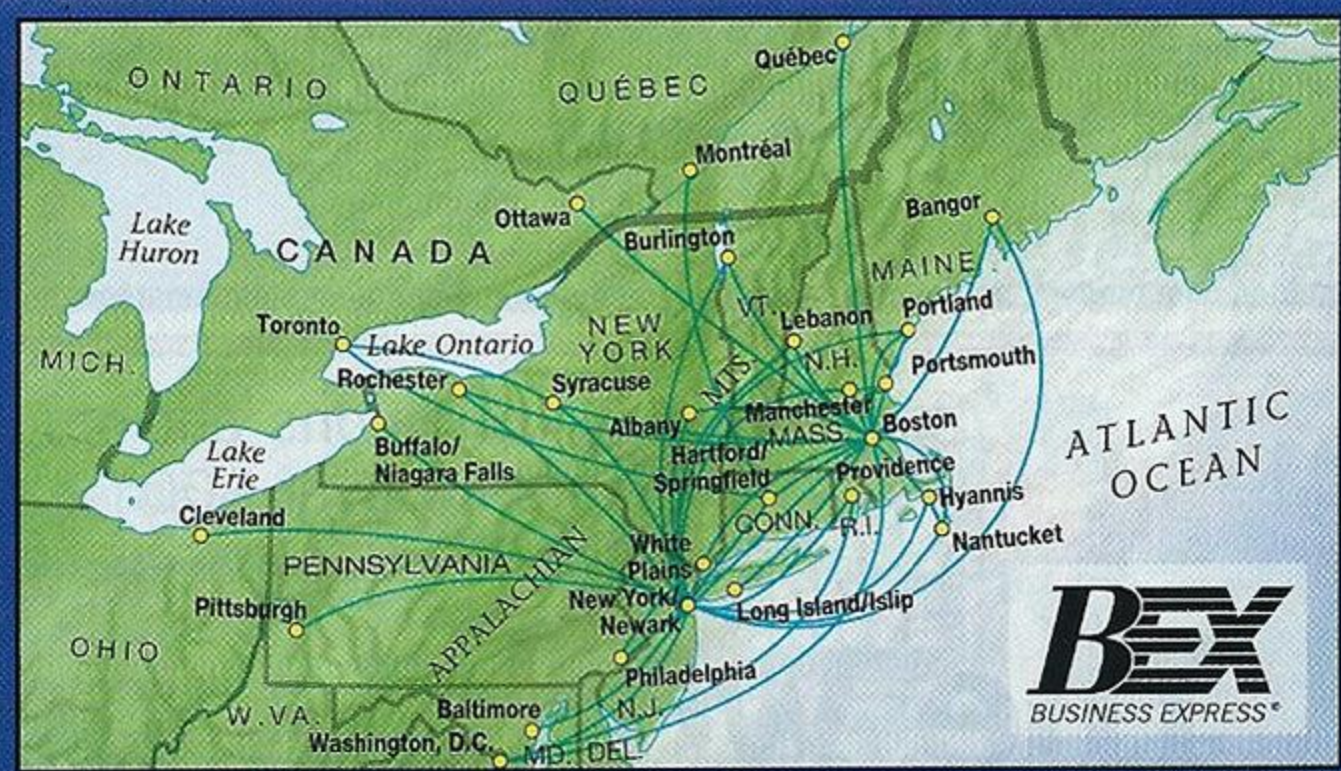

Effective Summer 1996  
 Routes are subject to change without notice.

- Delta Air Lines route
- - - Flight operated by Aeromexico
- \* Seasonal service ☆ State capital (Destination)
- ⋯ Time zone ★ Other state capital

Delta Connection flights operate with Delta flight numbers 3000-5999 and 7000-7999

Code sharing with airlines around the world offers more international destinations, maximized airport conveniences and expanded services with other global air carriers.

Delta Air Lines' code share program, called Worldwide Partners, includes the following airlines:  
 Aer Lingus, Aeromexico, Austrian Airlines, Finnair, Korean Airlines, Malev Hungarian Airlines, Sabena, Singapore Airlines, Swissair, TAP Air Portugal, Varig Brazilian Airlines and Virgin Atlantic Airways.

Effective Summer 1996  
 Routes are subject to change without notice.

Legend:

- Delta Air Lines route
- Delta Air Lines Destination
- Finnair
- Korean Airlines
- Malev
- Sabena
- Singapore Airlines
- Swissair
- TAP Air Portugal
- Varig
- Virgin Atlantic
- Time zone