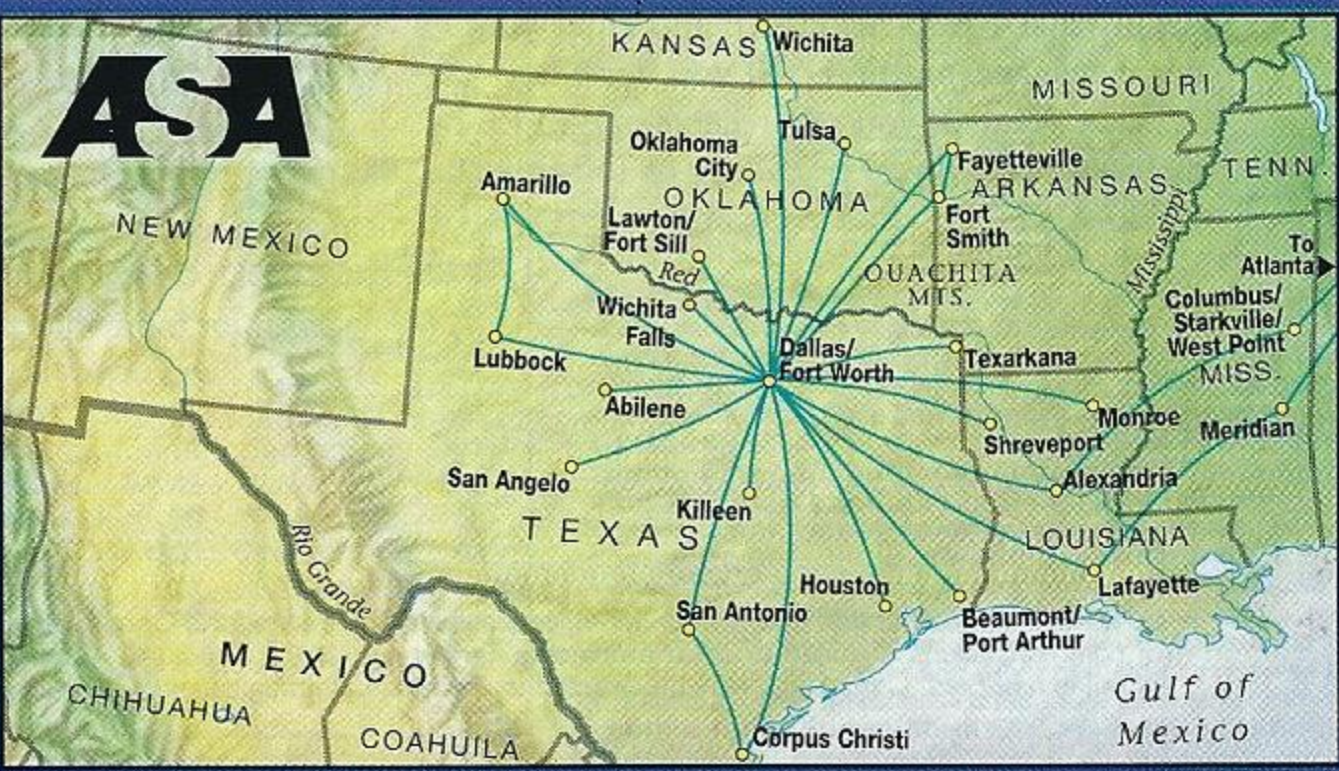

Effective Summer 1996  
 Routes are subject to change without notice.

- Delta Air Lines route
- - - Flight operated by Aeromexico
- \* Seasonal service ☆ State capital (Destination)
- ⋯ Time zone ★ Other state capital

Delta Connection flights operate with Delta flight numbers 3000-5999 and 7000-7999

Code sharing with airlines around the world offers more international destinations, maximized airport conveniences and expanded services with other global air carriers.

Delta Air Lines' code share program, called Worldwide Partners, includes the following airlines:  
 Aer Lingus, Aeromexico, Austrian Airlines, Finnair, Korean Airlines, Malev Hungarian Airlines, Sabena, Singapore Airlines, Swissair, TAP Air Portugal, Varig Brazilian Airlines and Virgin Atlantic Airways.

Effective Summer 1996  
 Routes are subject to change without notice.

Legend:

- Delta Air Lines route
- Delta Air Lines Destination
- Finnair
- Korean Airlines
- Malev
- Sabena
- Singapore Airlines
- Swissair
- TAP Air Portugal
- Varig
- Virgin Atlantic
- Time zone