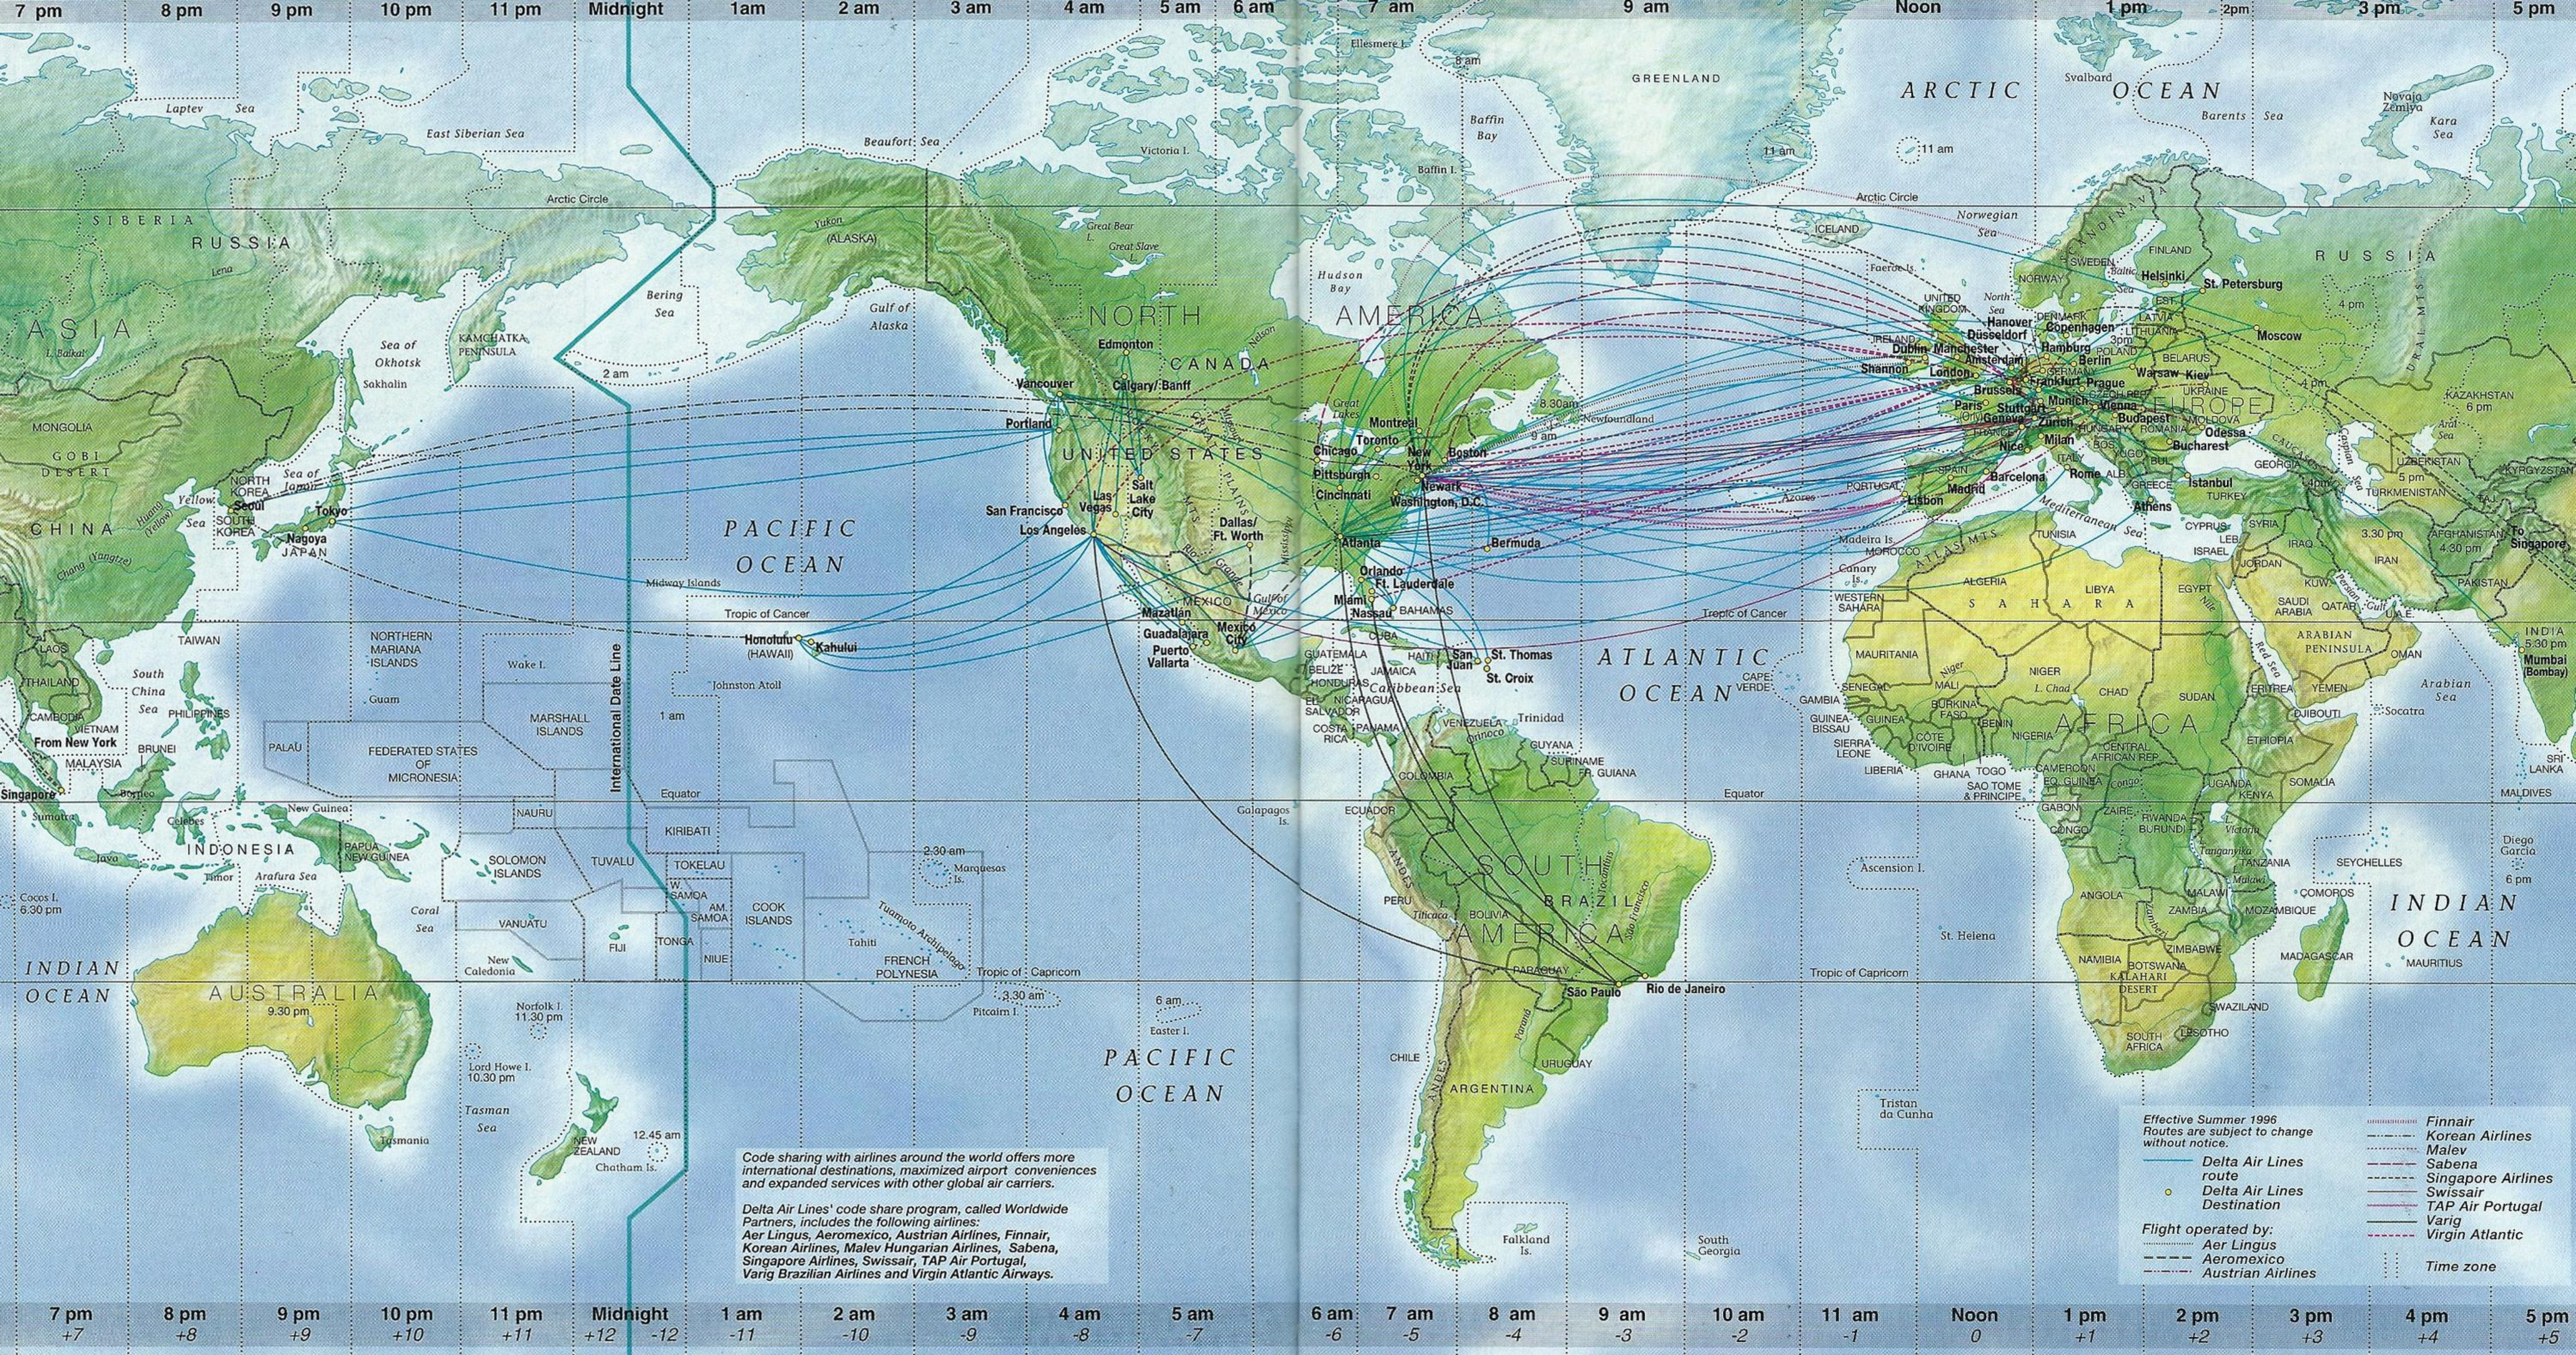

Effective Summer 1996  
 Routes are subject to change without notice.

- Delta Air Lines route
- - - Flight operated by Aeromexico
- \* Seasonal service ☆ State capital (Destination)
- ⋯ Time zone ★ Other state capital

Delta Connection flights operate with Delta flight numbers 3000-5999 and 7000-7999

Code sharing with airlines around the world offers more international destinations, maximized airport conveniences and expanded services with other global air carriers.

Delta Air Lines' code share program, called Worldwide Partners, includes the following airlines:  
 Aer Lingus, Aeromexico, Austrian Airlines, Finnair, Korean Airlines, Malev Hungarian Airlines, Sabena, Singapore Airlines, Swissair, TAP Air Portugal, Varig Brazilian Airlines and Virgin Atlantic Airways.

Effective Summer 1996  
 Routes are subject to change without notice.

Legend:

- Delta Air Lines route
- Delta Air Lines Destination
- Finnair
- Korean Airlines
- Malev
- Sabena
- Singapore Airlines
- Swissair
- TAP Air Portugal
- Varig
- Virgin Atlantic
- Time zone