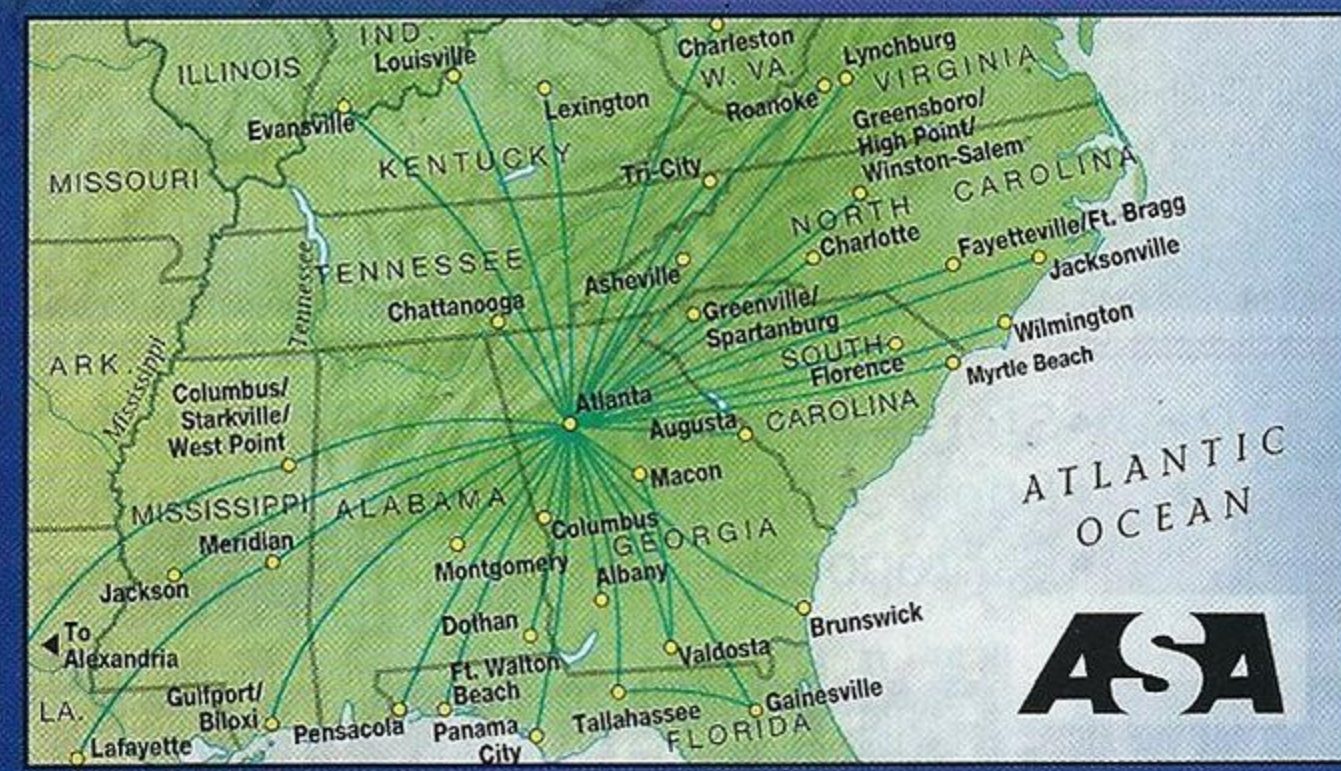

Effective Summer 1996  
 Routes are subject to change without notice.

- Delta Air Lines route
- - - Flight operated by Aeromexico
- \* Seasonal service ☆ State capital (Destination)
- ⋯ Time zone ★ Other state capital

Delta Connection flights operate with Delta flight numbers 3000-5999 and 7000-7999

Code sharing with airlines around the world offers more international destinations, maximized airport conveniences and expanded services with other global air carriers.

Delta Air Lines' code share program, called Worldwide Partners, includes the following airlines:  
 Aer Lingus, Aeromexico, Austrian Airlines, Finnair, Korean Airlines, Malev Hungarian Airlines, Sabena, Singapore Airlines, Swissair, TAP Air Portugal, Varig Brazilian Airlines and Virgin Atlantic Airways.

Effective Summer 1996  
 Routes are subject to change without notice.

Legend:

- Delta Air Lines route
- Delta Air Lines Destination
- Finnair
- Korean Airlines
- Malev
- Sabena
- Singapore Airlines
- Swissair
- TAP Air Portugal
- Varig
- Virgin Atlantic
- Time zone