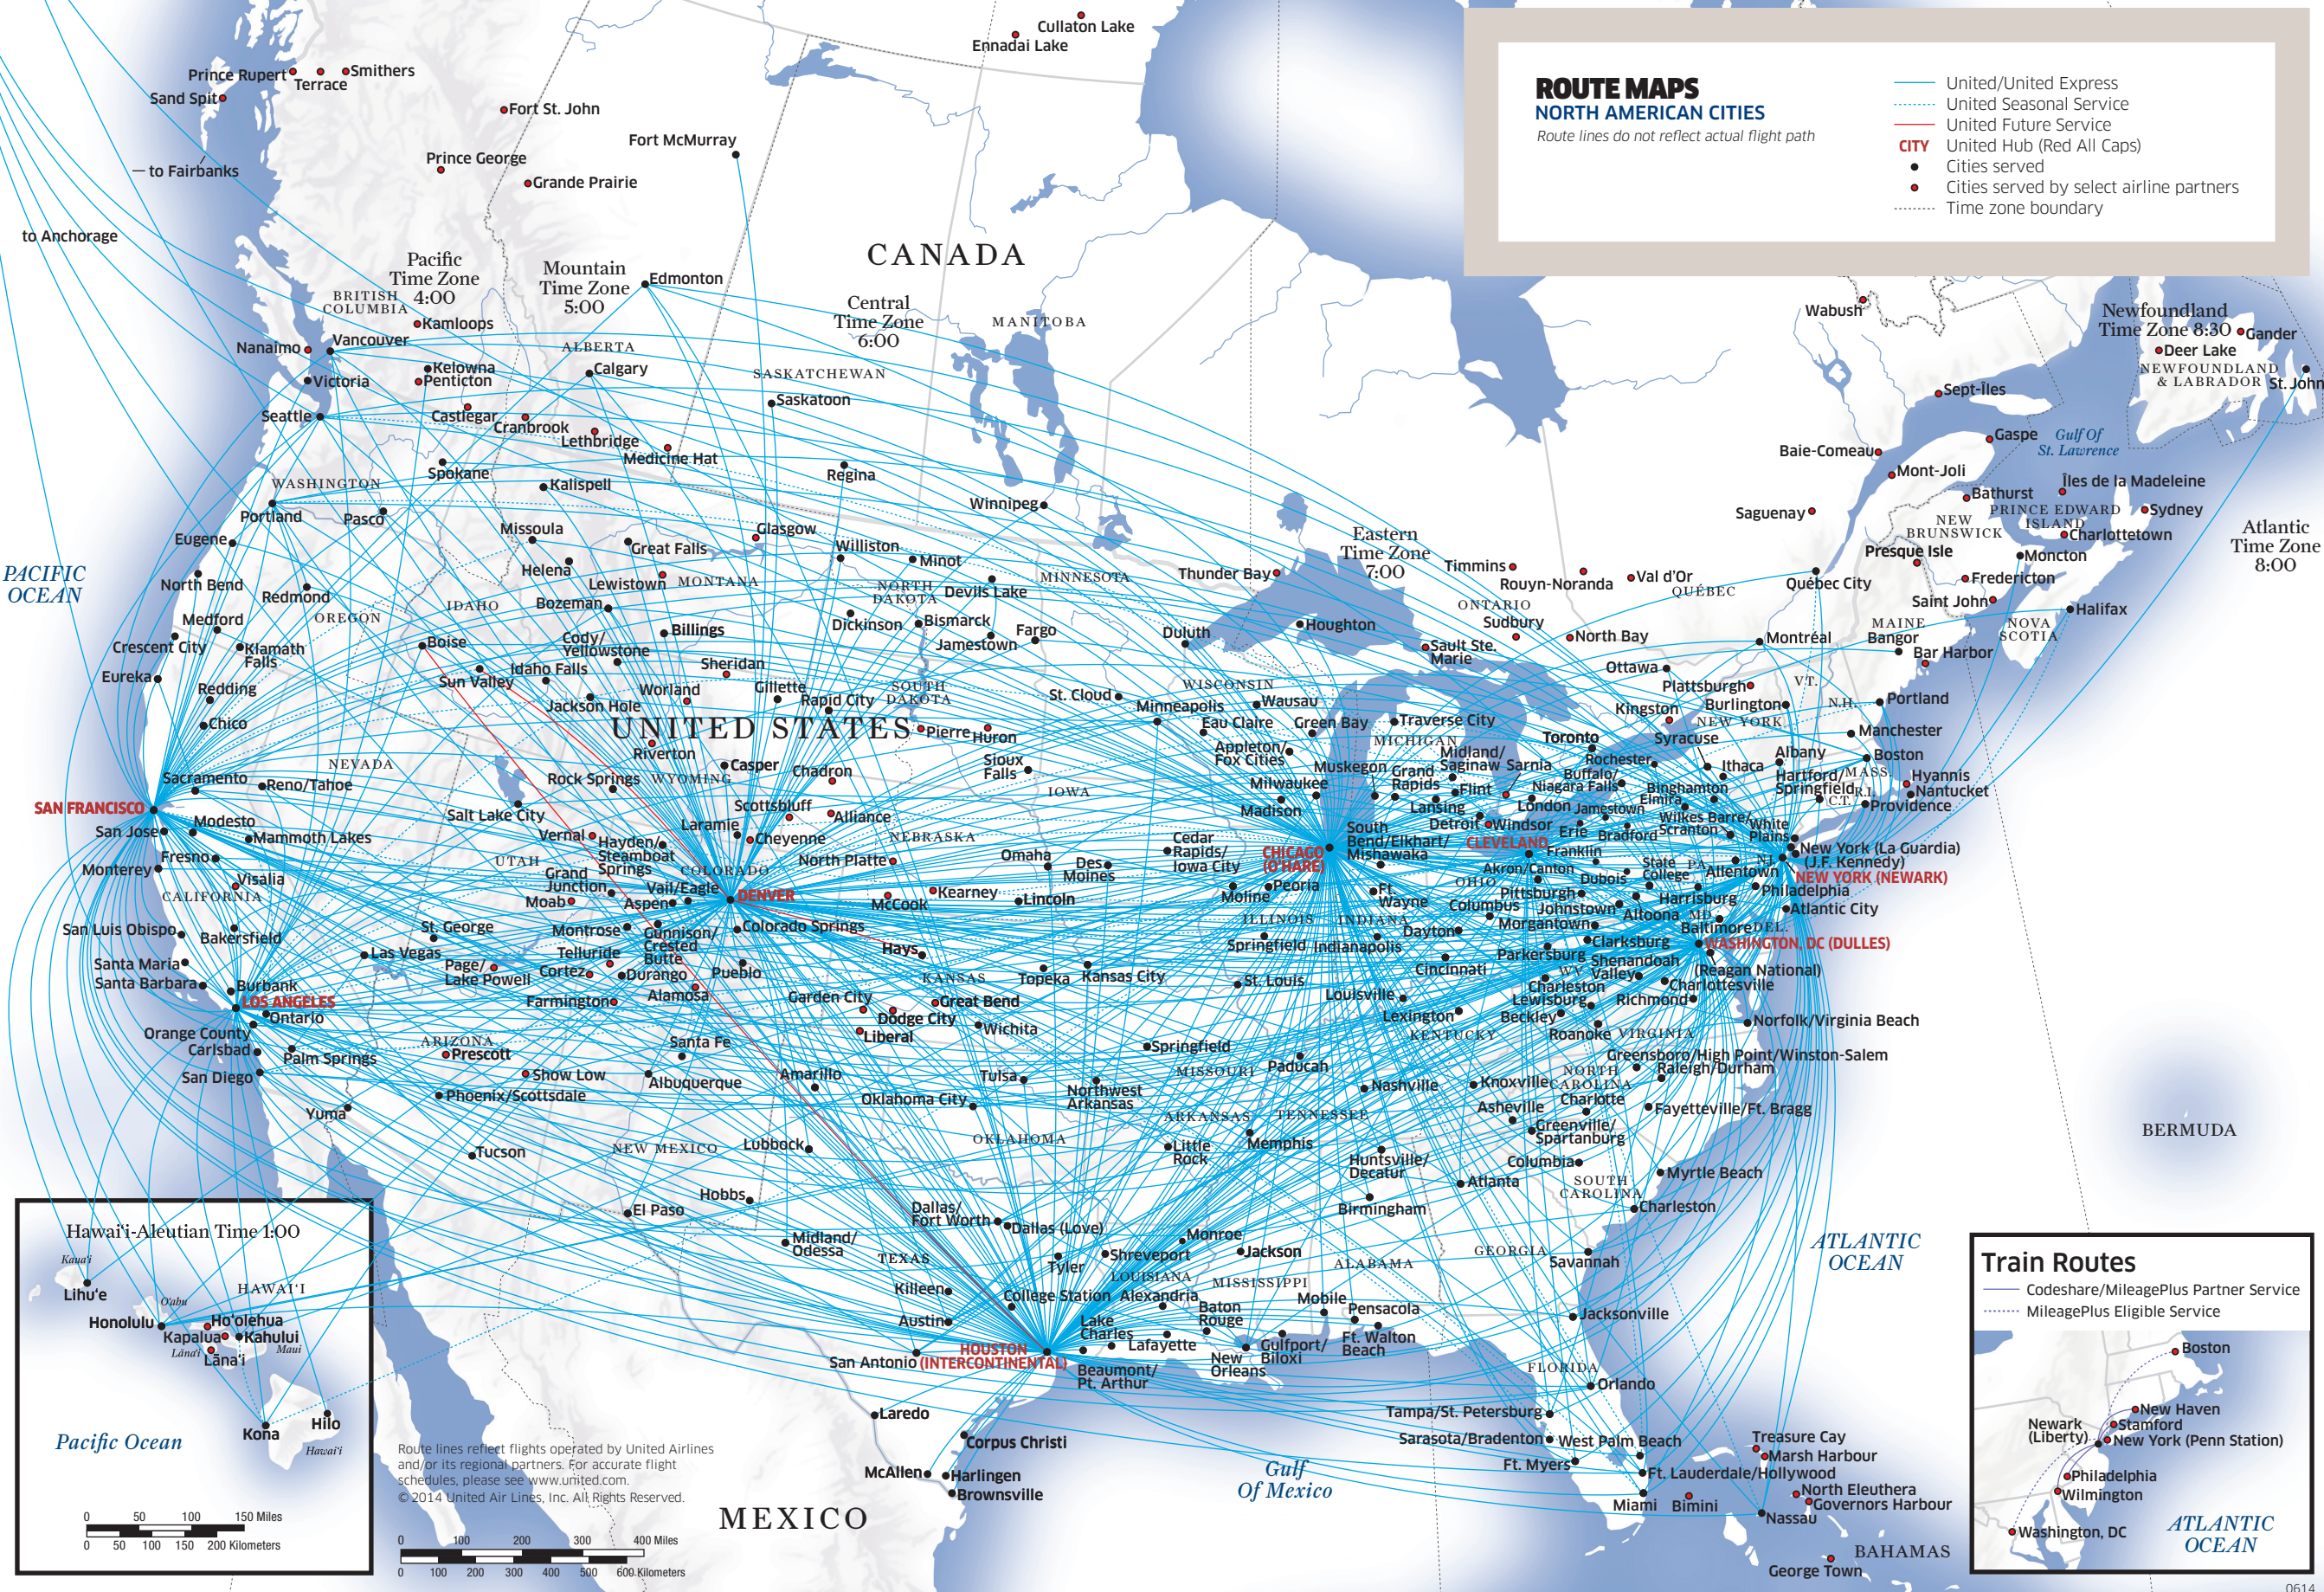

ROUTE MAPS NORTH AMERICAN CITIES

Route lines do not reflect actual flight path

- United/United Express
- United Seasonal Service
- United Future Service
- CITY**
- Cities served
- Cities served by select airline partners
- - - Time zone boundary

Hawai'i-Aleutian Time 1:00

Kauai
Lihue
Honolulu
Kapalua
Kahului
Lana'i
Lana'i
Maui
Kona
Hilo
Hawai'i

Pacific Ocean

0 50 100 150 Miles
0 50 100 150 200 Kilometers

Route lines reflect flights operated by United Airlines and/or its regional partners. For accurate flight schedules, please see www.united.com.
© 2014 United Air Lines, Inc. All Rights Reserved.

Train Routes

- Codeshare/MileagePlus Partner Service
- MileagePlus Eligible Service

Boston
New Haven
Stamford
New York (Penn Station)
Newark (Liberty)
Philadelphia
North Eleuthera
Wilmington
Governors Harbour
Washington, DC

ATLANTIC OCEAN